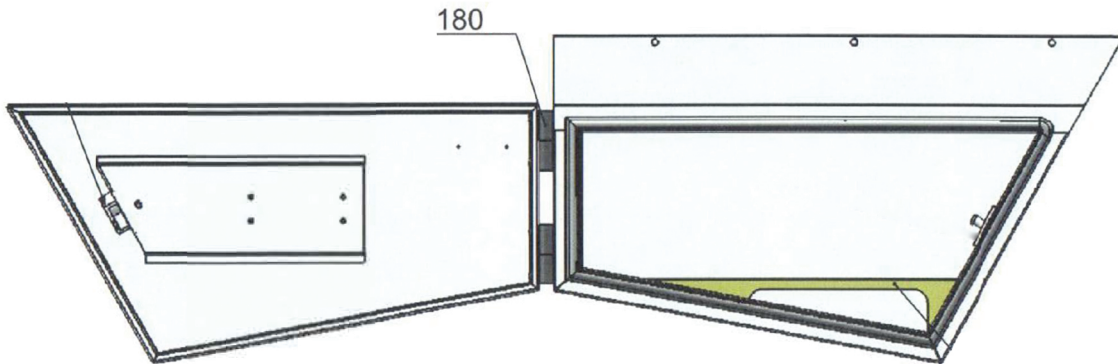

E

MNF-UBATBSL-800 L/R
UNDERBODY TOOLBOX - 800L SLAM LOCK