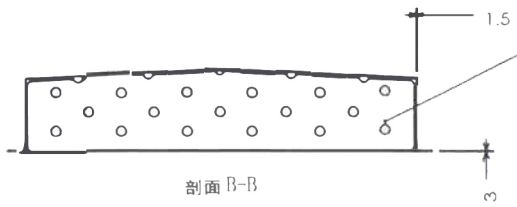

water tank 68L

1/2 inch thread inlet

divider

divider

MNF-WATER TANK