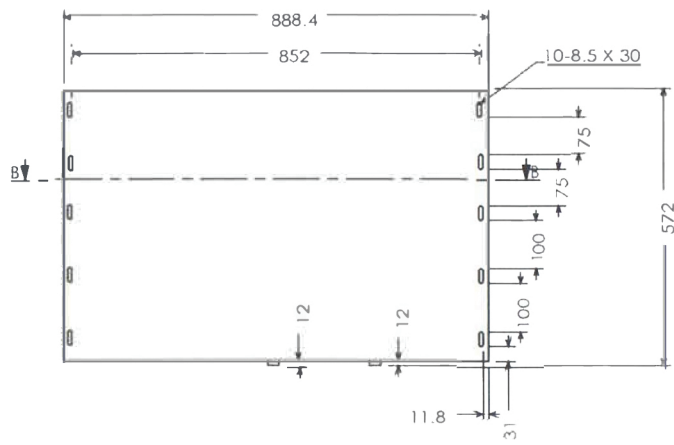

water tank 68L

1/2 inch thread inlet

divider

divider

MNF-WATER TANK