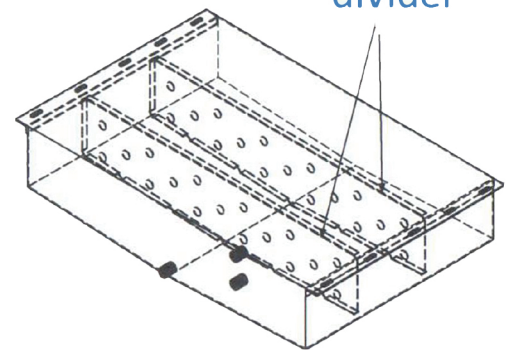

water tank 68L

1/2 inch thread inlet

divider

divider

MNF-WATER TANK